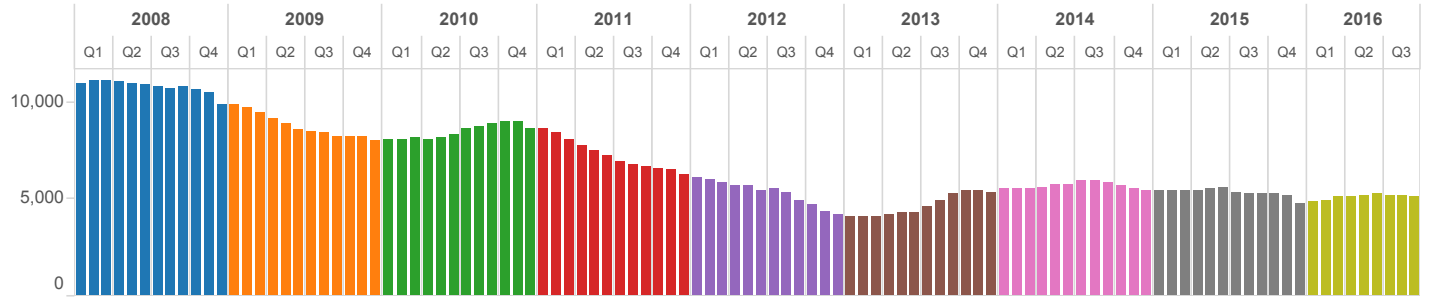

# Monthly Inventory of Active Listings for Single Family Homes

Hillsborough County, Fla. | All Price Tiers | All Sale Types

**1. Select a Housing Metric** (Some metrics unavailable by tier or sale type)  
Inventory of Active Listings

**2. Select a County**  
Hillsborough

**3. Select a Property Type**

- Single Family Homes
- Condos/Townhouses
- Mobile/Manufactured

**4a. Select a Price Tier, or...**  
All Price Tiers

**4b. ...Select a Sale Type**