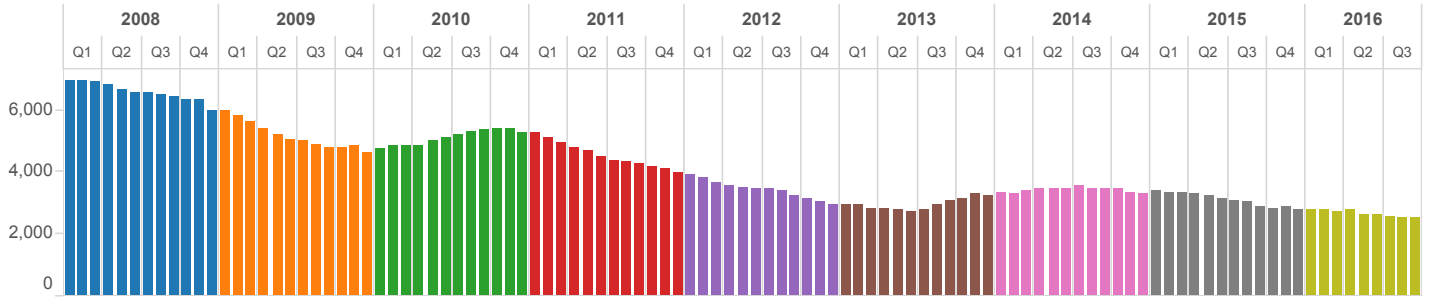

Monthly Inventory of Active Listings for Single Family Homes

Pasco County, Fla. | All Price Tiers | All Sale Types

1. Select a Housing Metric (Some metrics unavailable by tier or sale type)
Inventory of Active Listings