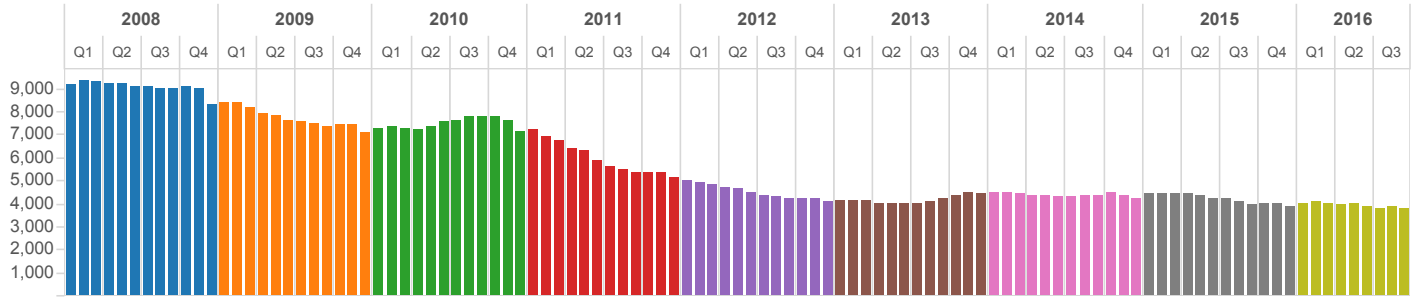

# Monthly Inventory of Active Listings for Single Family Homes

Pinellas County, Fla. | All Price Tiers | All Sale Types

1. Select a Housing Metric (Some metrics unavailable by tier or sale type)  
Inventory of Active Listings